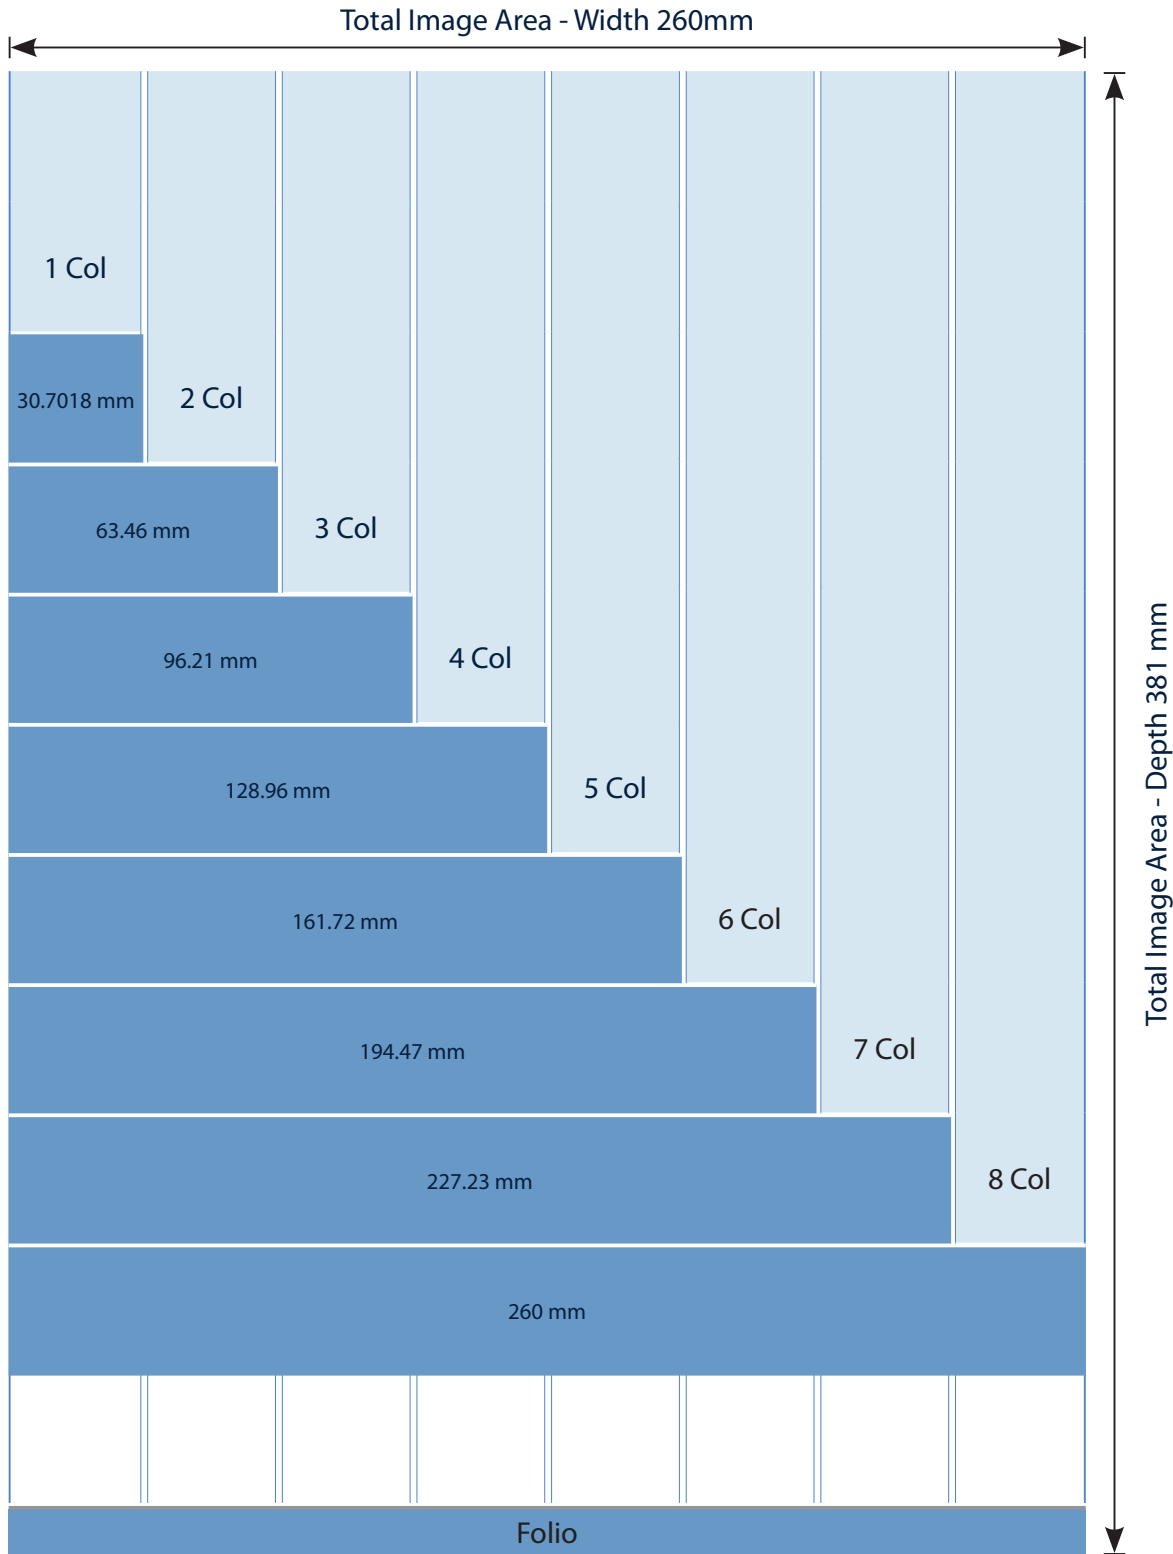

Classified Display Rates

Classified Column Specs

Column = 30.7018 mm